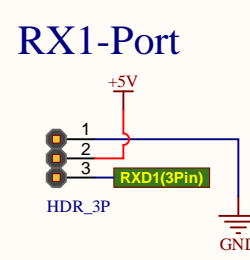

ABOX-X4

RS 485-2

ESP32

DIP SWITCH

BUZZER

Relay Driver

Input 1

Input 2